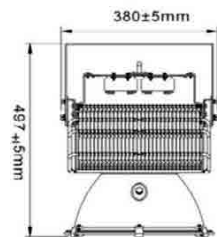

**CREE** 

**PHILIPS**

**MW**  
MEAN WELL

-FL-01

Power:	100-700W
Mains voltage:	220-240V / 50-60Hz
Power Factor:	>0.9
Luminous flux:	10000-91000lm
Luminaire efficacy:	100-130lm/W
CCT:	2700-6000K
CRI:	> 80
Beam Angle:	15 / 25 / 45 / 60 / 120°
Light Source:	Cree / Philips / Bridgelux / OSRAM
Control gear:	Meanwell / Philips / Invention
Dimming:	Dali / 0-10V
IP rating:	IP65
Color:	Silver
Life time:	50,000-100,000hrs
Operating Temperature:	-40 ~ +45
Storage Temperature:	-20 ~ +65
Dimension:	MM.L390 x W270 x H195.4 MM.L463 x W323 x H396.7