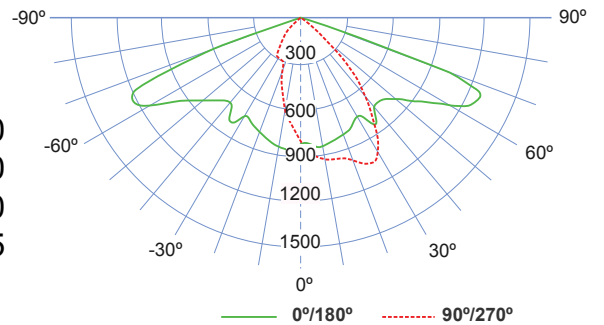

MN - PA

Power:	50-200W
Mains voltage:	220-240V / 50-60Hz
Power Factor:	>0.9
Luminous flux:	5000-32500lm
Luminaire efficacy:	100-120lm/W
CCT:	2700-6000K
CRI:	> 80
Beam Angle:	60 / 120 / 45x120 / 60x120°
Light Source:	Cree / Philips / Bridgelux / OSRAM/ Epistar
Control gear:	Meanwell / Philips / Invention
Dimming:	Dali / 5 steps / 0-10V
IP rating:	IP65
Color:	Silver
Life time:	50,000-100,000hrs
Operating Temperature:	-40 ~ +45
Storage Temperature:	-20 ~ +65
Dimension:	PA50.L285 x W240 x H90 PA100.L285 x W285 x H100 PA150.L335 x W335 x H110 PA200.L373 x W373 x H110

MN - PS

**Power:** 50-250W  
**Mains voltage:** 220-240V / 50-60Hz  
**Power Factor:** >0.9  
**Luminous flux:** 5000-32500lm  
**Luminaire efficacy:** 100-130lm/W  
**CCT:** 2700-6000K  
**CRI:** > 80  
**Beam Angle:** 60 / 120 / 45x120 / 60x120°  
**Light Source:** Cree / Philips / Bridgelux / OSRAM/Epistar  
**Control gear:** Meanwell / Philips / Invention,Achi,Done  
**Dimming:** Dali / 5 steps / 0-10V  
**IP rating:** IP65  
**Color:** Silver  
**Life time:** 50,000-100,000hrs  
**Operating Temperature:** -40 ~ +45  
**Storage Temperature:** -20 ~ +65  
**Dimension:**  
 PS150.L425 x W325 x H200  
 PS200.L455 x W325 x H200  
 PS300.L590 x W325 x H200  
 PS400.L700 x W335 x H205