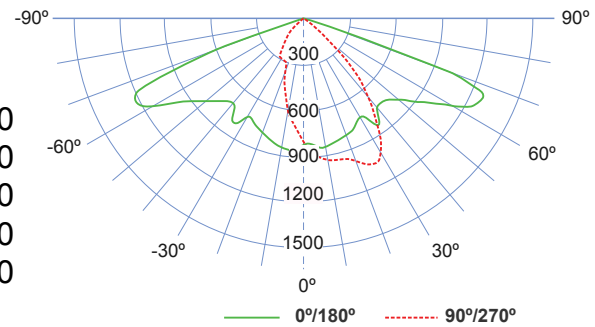

MN - L25

Power:	90-150W
Mains voltage:	220-240V / 50-60Hz
Power Factor:	>0.9
Luminous flux:	5000-32500lm
Luminaire efficacy:	100-130lm/W
CCT:	2700-6000K
CRI:	> 80
Beam Angle:	60 / 120 / 45x120 / 60x120°
Light Source:	Cree / Philips / Bridgelux / OSRAM/ Epistar
Control gear:	Meanwell / Philips / Invention
Dimming:	Dali / 5 steps / 0-10V
IP rating:	IP65
Color:	Silver
Life time:	50,000-100,000hrs
Operating Temperature:	-40 ~ +45
Storage Temperature:	-20 ~ +65
Dimension:	100w.L900 x W380 x H200 x Φ60 120w.L930 x W380 x H200 x Φ60 150w.L930 x W380 x H200 x Φ60

MN - L26

**Power:** 50-200W  
**Mains voltage:** 220-240V / 50-60Hz  
**Power Factor:** >0.9  
**Luminous flux:** 5000-32500lm  
**Luminaire efficacy:** 100-130lm/W  
**CCT:** 2700-6000K  
**CRI:** > 80  
**Beam Angle:** 60 / 120 / 45x120 / 60x120°  
**Light Source:** Cree / Philips / Bridgelux / OSRAM/Epistar  
**Control gear:** Meanwell / Philips / Invention,Achi,Done  
**Dimming:** Dali / 5 steps / 0-10V  
**IP rating:** IP65  
**Color:** Silver  
**Life time:** 50,000-100,000hrs  
**Operating Temperature:** -40 ~ +45  
**Storage Temperature:** -20 ~ +65  
**Dimension:**  
 50w.L500 x W200 x H70 x Φ49  
 100w.L720 x W280 x H100 x Φ60  
 120w.L900 x W360 x H100 x Φ60  
 150w.L900 x W360 x H100 x Φ60  
 200w.L960 x W360 x H75 x Φ60

MN - L28

Power:	60-300W
Mains voltage:	220-240V / 50-60Hz
Power Factor:	>0.9
Luminous flux:	6000-39000lm
Luminaire efficacy:	100-130lm/W
CCT:	2700-6000K
CRI:	> 80
Beam Angle:	60 / 120 / 45x120 / 60x120°
Light Source:	Cree / Philips / Bridgelux / Epistar
Control gear:	Meanwell / Philips / Done
Dimming:	Dali / 5 steps / 0-10V
IP rating:	IP65
Color:	Silver
Life time:	50,000-100,000hrs
Operating Temperature:	-40 ~ +45
Storage Temperature:	-20 ~ +65
Dimension:	100w.L675 x W320 x H75 x Φ60 120w.L745 x W320 x H75 x Φ60 150w.L815 x W320 x H75 x Φ60 200w.L885 x W320 x H75 x Φ60 300w.L955 x W320 x H75 x Φ60