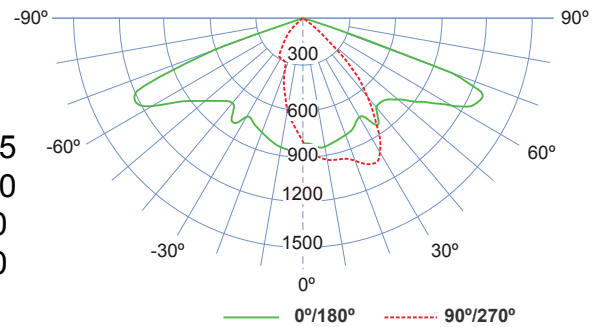

**CREE** 

**PHILIPS**

**MW**  
MEAN WELL

-FL-01

Power:	100-700W
Mains voltage:	220-240V / 50-60Hz
Power Factor:	>0.9
Luminous flux:	10000-91000lm
Luminaire efficacy:	100-130lm/W
CCT:	2700-6000K
CRI:	> 80
Beam Angle:	15 / 25 / 45 / 60 / 120°
Light Source:	Cree / Philips / Bridgelux / OSRAM
Control gear:	Meanwell / Philips / Invention
Dimming:	Dali / 0-10V
IP rating:	IP65
Color:	Silver
Life time:	50,000-100,000hrs
Operating Temperature:	-40 ~ +45
Storage Temperature:	-20 ~ +65
Dimension:	MM.L390 x W270 x H195.4 MM.L463 x W323 x H396.7

MN - PC

Power:	100-500W
Mains voltage:	220-240V / 50-60Hz
Power Factor:	>0.9
Luminous flux:	5000-41600lm
Luminaire efficacy:	100-130lm/W
CCT:	2700-6000K
CRI:	> 80
Beam Angle:	60 / 120 / 60x120°
Light Source:	Cree / Philips / Bridgelux / Epistar
Control gear:	Meanwell / Philips / Done
Dimming:	Dali / 5 steps / 0-10V
IP rating:	IP65
Color:	Silver
Life time:	50,000-100,000hrs
Operating Temperature:	-40 ~ +45
Storage Temperature:	-20 ~ +65
Dimension:	PC100.L285 x W355 x H90 PC200.L425 x W325 x H105 PC300.L435 x W390 x H110 PC400.L460 x W430x H120 PC500.L670 x W455x H200