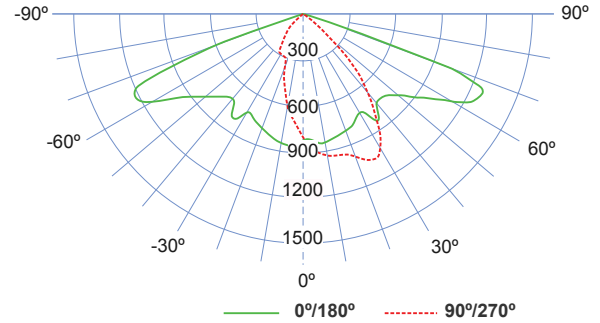

MN - PL

Power: 50-300W  
 Mains voltage: 220-240V / 50-60Hz  
 Power Factor: >0.9  
 Luminous flux: 3000-39000lm  
 Luminaire efficacy: 100-130lm/W  
 CCT: 2700-6000K  
 CRI: > 80  
 Beam Angle: 60 / 120 / 45x120 / 60x120°  
 Light Source: Cree / Philips / Bridgelux / Epistar  
 Control gear: Meanwell / Philips / Inv  
 Dimming: Dali / 5 steps / 0-10V  
 IP rating: IP65  
 Color: Silver  
 Life time: 50,000-100,000hrs  
 Operating Temperature: -40 ~ +45  
 Storage Temperature: -20 ~ +65  
 Dimension:  
 PL100.L422 x W320 x H140 x Φ60  
 PL150.L522 x W320 x H140 x Φ60  
 PL200.L600 x W320 x H140 x Φ60  
 PL250.L700 x W320 x H140 x Φ60  
 PL300.L853 x W320 x H140 x Φ60

MN-PB

Power:	200-500W
Mains voltage:	220-240V / 50-60Hz
Power Factor:	>0.9
Luminous flux:	5000-32500lm
Luminaire efficacy:	100-130lm/W
CCT:	2700-6000K
CRI:	> 80
Beam Angle:	60 / 120 / 45x120 / 60x120°
Light Source:	Cree / Philips / Bridgelux / OSRAM
Control gear:	Meanwell / Philips / Invention
Dimming:	Dali / 5 steps / 0-10V
IP rating:	IP65
Color:	Silver
Life time:	50,000-100,000hrs
Operating Temperature:	-40 ~ +45
Storage Temperature:	-20 ~ +65
Dimension:	PB200.L423 x W323 xH100 PB300.L460 x W375 xH100 PB400.L583 x W400 xH100 PB500.L660 x W380 xH100

MM-CHR-02

Power:	50-200W
Mains voltage:	220-240V / 50-60Hz
Power Factor:	>0.9
Luminous flux:	5000-32500lm
Luminaire efficacy:	100-130lm/W
CCT:	2700-6000K
CRI:	> 80
Beam Angle:	60 / 120 / 45x120 / 60x120°
Light Source:	Cree / Philips / Bridgelux / Epistar
Control gear:	Meanwell / Philips / Invention
Dimming:	Dali / 5 steps / 0-10V
IP rating:	IP65
Color:	Silver
Life time:	50,000-100,000hrs
Operating Temperature:	-40 ~ +45
Storage Temperature:	-20 ~ +65
Dimension:	MM.L610 x W315 x H90 MM.L720 x W315 x H90 MM.L830 x W315 x H90