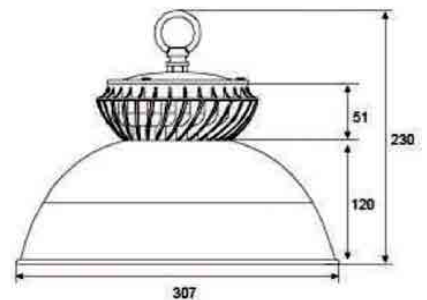

MM-ST-03

**Power:** 50-300W  
**Mains voltage:** 220-240V / 50-60Hz  
**Power Factor:** >0.9  
**Luminous flux:** 6000-26000lm  
**Luminaire efficacy:** 120-140lm/W  
**CCT:** 2700-6000K  
**CRI:** > 80  
**Beam Angle:** 60 / 120 / 45x120 / 60x120°  
**Light Source:** Philips / Bridgelux / Epistar  
**Control gear:** Meanwell / Philips / Done  
  
**Dimming:** Dali / 5 steps / 0-10V  
**IP rating:** IP65  
**Color:** Silver  
**Life time:** 50,000-100,000hrs  
**Operating Temperature:** -40 ~ +45  
**Storage Temperature:** -20 ~ +65  
**Dimension:** MM.L205 x W170 x H170  
 MM.L257 x W205 x H205  
 MM.L307 x W230 x H230