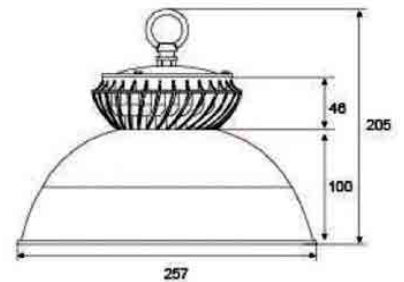

MM-ST-03

**Power:** 50-300W  
**Mains voltage:** 220-240V / 50-60Hz  
**Power Factor:** >0.9  
**Luminous flux:** 6000-26000lm  
**Luminaire efficacy:** 120-140lm/W  
**CCT:** 2700-6000K  
**CRI:** > 80  
**Beam Angle:** 60 / 120 / 45x120 / 60x120°  
**Light Source:** Philips / Bridgelux / Epistar  
**Control gear:** Meanwell / Philips / Done  
  
**Dimming:** Dali / 5 steps / 0-10V  
**IP rating:** IP65  
**Color:** Silver  
**Life time:** 50,000-100,000hrs  
**Operating Temperature:** -40 ~ +45  
**Storage Temperature:** -20 ~ +65  
**Dimension:** MM.L205 x W170 x H170  
 MM.L257 x W205 x H205  
 MM.L307 x W230 x H230