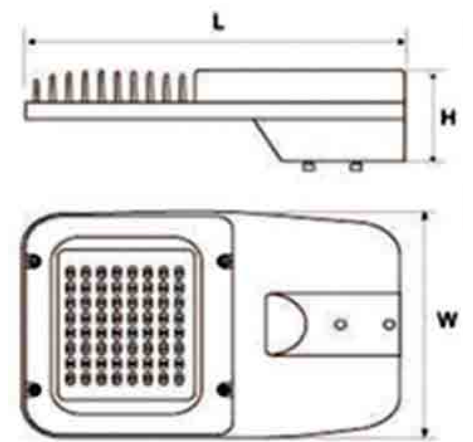

# *Street lights*

Multiple Color Choice Different  
Environment Lighting.

Philips L31

Power:	50-320W
Mains voltage:	220-240V / 50-60Hz
Power Factor:	>0.9
Luminous flux:	5000-41600lm
Luminaire efficacy:	100-130lm/W
CCT:	2700-6000K
CRI:	> 80
Beam Angle:	60 / 120 / 60x120°
Light Source:	Cree / Philips / Bridgelux / OSRAM
Control gear:	Meanwell / Philips / Invention
Dimming:	Dali / 5 steps / 0-10V
IP rating:	IP65
Color:	Silver
Life time:	50,000-100,000hrs
Operating Temperature:	-40 ~ +45
Storage Temperature:	-20 ~ +65
Dimension:	100w.L492 x W210 x H86 150.L492 x W295 x H86 200w.L870 x W295 x H86

Philips L30

**Power:** 30-300W  
**Mains voltage:** 220-240V / 50-60Hz  
**Power Factor:** >0.9  
**Luminous flux:** 3000-39000lm  
**Luminaire efficacy:** 100-130lm/W  
**CCT:** 2700-6000K  
**CRI:** > 80  
**Beam Angle:** 60 / 120 / 45x120 / 60x120°  
**Light Source:** Cree / Philips / Bridgelux / Epistar  
**Control gear:** Meanwell / Philips / Done  
**Dimming:** Dali / 5 steps / 0-10V  
**IP rating:** IP65  
**Color:** Silver  
**Life time:** 50,000-100,000hrs  
**Operating Temperature:** -40 ~ +45  
**Storage Temperature:** -20 ~ +65  
**Dimension:**  
 75w .L422 x W320 x H60 x Φ60  
 100w.L522 x W320 x H60 x Φ60  
 120w.L522 x W320 x H60 x Φ60  
 150w.L600 x W320 x H60 x Φ60  
 200w.L853 x W320 x H60 x Φ60