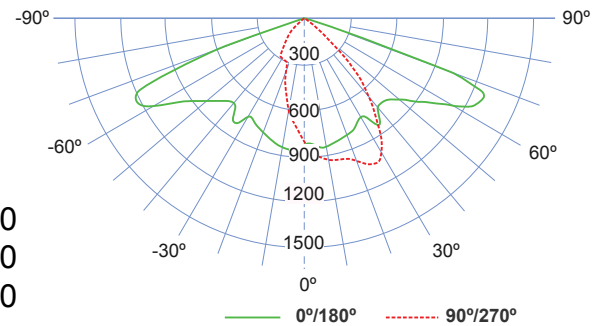

Dimming: Dali / 5 steps / 0-10V
IP rating: IP65
Color: Silver
Life time: 50,000-100,000hrs
Operating Temperature: -40 ~ +45
Storage Temperature: -20 ~ +65
Dimension:
60w.L480 x W215 x H65 x Φ50
100w.L580 x W250 x H70 x Φ60
150w.L690 x W300 x H72 x Φ60
200w.L780 x W300 x H75 x Φ60