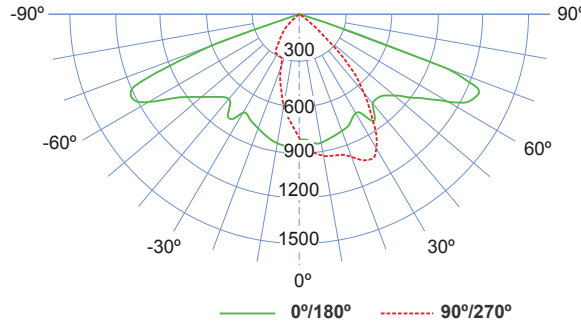

Power: 90-200W
Mains voltage: 220-240V / 50-60Hz
Power Factor: >0.9
Luminous flux: 6000-26000lm
Luminaire efficacy: 120-140lm/W
CCT: 2700-6000K
CRI: > 80
Beam Angle: 60 / 120 / 45x120 / 60x120°
Light Source: Philips / Bridgelux / Samsung
Control gear: Meanwell / Philips / Invention

Dimming: Dali / 5 steps / 0-10V
IP rating: IP65
Color: Silver
Life time: 50,000-100,000hrs
Operating Temperature: -40 ~ +45
Storage Temperature: -20 ~ +65
Dimension: L680 x W280 x H100 mm
L780 x W280 x H100 mm
L780 x W280 x H100 mm