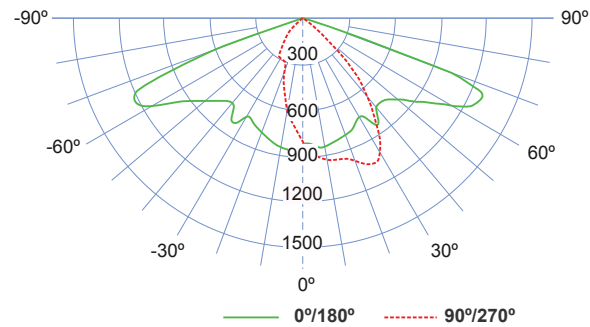

# *Street lights*

Multiple Color Choice Different  
Environment Lighting.

Philips L31

Power:	50-320W
Mains voltage:	220-240V / 50-60Hz
Power Factor:	>0.9
Luminous flux:	5000-41600lm
Luminaire efficacy:	100-130lm/W
CCT:	2700-6000K
CRI:	> 80
Beam Angle:	60 / 120 / 60x120°
Light Source:	Cree / Philips / Bridgelux / OSRAM
Control gear:	Meanwell / Philips / Invention
Dimming:	Dali / 5 steps / 0-10V
IP rating:	IP65
Color:	Silver
Life time:	50,000-100,000hrs
Operating Temperature:	-40 ~ +45
Storage Temperature:	-20 ~ +65
Dimension:	100w.L492 x W210 x H86 150.L492 x W295 x H86 200w.L870 x W295 x H86

Philips L30

**Power:** 30-300W  
**Mains voltage:** 220-240V / 50-60Hz  
**Power Factor:** >0.9  
**Luminous flux:** 3000-39000lm  
**Luminaire efficacy:** 100-130lm/W  
**CCT:** 2700-6000K  
**CRI:** > 80  
**Beam Angle:** 60 / 120 / 45x120 / 60x120°  
**Light Source:** Cree / Philips / Bridgelux / Epistar  
**Control gear:** Meanwell / Philips / Done  
**Dimming:** Dali / 5 steps / 0-10V  
**IP rating:** IP65  
**Color:** Silver  
**Life time:** 50,000-100,000hrs  
**Operating Temperature:** -40 ~ +45  
**Storage Temperature:** -20 ~ +65  
**Dimension:**  
 75w .L422 x W320 x H60 x Φ60  
 100w.L522 x W320 x H60 x Φ60  
 120w.L522 x W320 x H60 x Φ60  
 150w.L600 x W320 x H60 x Φ60  
 200w.L853 x W320 x H60 x Φ60

Philips L34

Power:	50-200W
Mains voltage:	220-240V / 50-60Hz
Power Factor:	>0.9
Luminous flux:	5000-32500lm
Luminaire efficacy:	100-130lm/W
CCT:	2700-6000K
CRI:	> 80
Beam Angle:	60 / 120 / 45x120 / 60x120°
Light Source:	Cree / Philips / Bridgelux / OSRAM
Control gear:	Meanwell / Philips / Invention
Dimming:	Dali / 5 steps / 0-10V
IP rating:	IP65
Color:	Silver
Life time:	50,000-100,000hrs
Operating Temperature:	-40 ~ +45
Storage Temperature:	-20 ~ +65
Dimension:	MM.L607 x W318 x H <sub>1</sub> 141 x H <sub>2</sub> 113 MM.L788 x W439 x H <sub>1</sub> 138 x H <sub>2</sub> 119