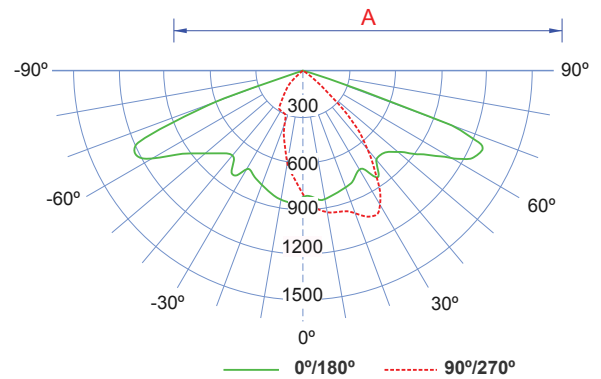

MN - L 23

Power:	50-200W
Mains voltage:	220-240V / 50-60Hz
Power Factor:	>0.9
Luminous flux:	5000-32500lm
Luminaire efficacy:	100-130lm/W
CCT:	2700-6000K
CRI:	> 80
Beam Angle:	60 / 120 / 45x120 / 60x120°
Light Source:	Cree / Philips / Bridgelux / Epistar
Control gear:	Meanwell / Philips / DONE
Dimming:	Dali / 5 steps / 0-10V
IP rating:	IP65
Color:	Silver
Life time:	50,000-100,000hrs
Operating Temperature:	-40 ~ +45
Storage Temperature:	-20 ~ +65
Dimension:	50w.L500 x W200 x H70 x Φ49 100w.L720 x W280 x H100 x Φ60 120.L900 x W360 x H100 x Φ60 150.L900 x W360 x H100 x Φ60 200.L960 x W360 x H75 x Φ60

MN - L 24

Power:	100-250W
Mains voltage:	220-240V / 50-60Hz
Power Factor:	>0.9
Luminous flux:	5000-32500lm
Luminaire efficacy:	100-130lm/W
CCT:	2700-6000K
CRI:	> 80
Beam Angle:	60 / 120 / 45x120 / 60x120°
Light Source:	Cree / Philips / Bridgelux / OSRAM / Epistar
Control gear:	Meanwell / Philips / Invention / DONE
Dimming:	Dali / 5 steps / 0-10V
IP rating:	IP65
Color:	Silver
Life time:	50,000-100,000hrs
Operating Temperature:	-40 ~ +45
Storage Temperature:	-20 ~ +65

MN - L 32

**Power:** 100-250W  
**Mains voltage:** 220-240V / 50-60Hz  
**Power Factor:** >0.9  
**Luminous flux:** 5000-32500lm  
**Luminaire efficacy:** 100-130lm/W  
**CCT:** 2700-6000K  
**CRI:** > 80  
**Beam Angle:** 60 / 120 / 45x120 / 60x120°  
**Light Source:** Cree / Philips / Bridgelux / OSRAM / Epistar  
**Control gear:** Meanwell / Philips / Invention / DONE  
**Dimming:** Dali / 5 steps / 0-10V  
**IP rating:** IP65  
**Color:** Silver  
**Life time:** 50,000-100,000hrs  
**Operating Temperature:** -40 ~ +45  
**Storage Temperature:** -20 ~ +65