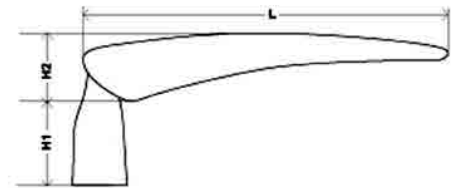

Philips L30

**Power:** 30-300W  
**Mains voltage:** 220-240V / 50-60Hz  
**Power Factor:** >0.9  
**Luminous flux:** 3000-39000lm  
**Luminaire efficacy:** 100-130lm/W  
**CCT:** 2700-6000K  
**CRI:** > 80  
**Beam Angle:** 60 / 120 / 45x120 / 60x120°  
**Light Source:** Cree / Philips / Bridgelux / Epistar  
**Control gear:** Meanwell / Philips / Done  
**Dimming:** Dali / 5 steps / 0-10V  
**IP rating:** IP65  
**Color:** Silver  
**Life time:** 50,000-100,000hrs  
**Operating Temperature:** -40 ~ +45  
**Storage Temperature:** -20 ~ +65  
**Dimension:**  
 75w .L422 x W320 x H60 x Φ60  
 100w.L522 x W320 x H60 x Φ60  
 120w.L522 x W320 x H60 x Φ60  
 150w.L600 x W320 x H60 x Φ60  
 200w.L853 x W320 x H60 x Φ60

Philips L34

Power:	50-200W
Mains voltage:	220-240V / 50-60Hz
Power Factor:	>0.9
Luminous flux:	5000-32500lm
Luminaire efficacy:	100-130lm/W
CCT:	2700-6000K
CRI:	> 80
Beam Angle:	60 / 120 / 45x120 / 60x120°
Light Source:	Cree / Philips / Bridgelux / OSRAM
Control gear:	Meanwell / Philips / Invention
Dimming:	Dali / 5 steps / 0-10V
IP rating:	IP65
Color:	Silver
Life time:	50,000-100,000hrs
Operating Temperature:	-40 ~ +45
Storage Temperature:	-20 ~ +65
Dimension:	MM.L607 x W318 x H <sub>1</sub> 141 x H <sub>2</sub> 113 MM.L788 x W439 x H <sub>1</sub> 138 x H <sub>2</sub> 119