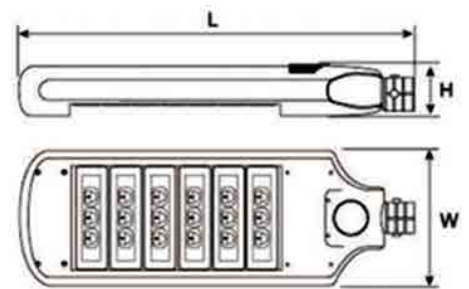

MN - L25

Power:	90-150W
Mains voltage:	220-240V / 50-60Hz
Power Factor:	>0.9
Luminous flux:	5000-32500lm
Luminaire efficacy:	100-130lm/W
CCT:	2700-6000K
CRI:	> 80
Beam Angle:	60 / 120 / 45x120 / 60x120°
Light Source:	Cree / Philips / Bridgelux / OSRAM/ Epistar
Control gear:	Meanwell / Philips / Invention
Dimming:	Dali / 5 steps / 0-10V
IP rating:	IP65
Color:	Silver
Life time:	50,000-100,000hrs
Operating Temperature:	-40 ~ +45
Storage Temperature:	-20 ~ +65
Dimension:	100w.L900 x W380 x H200 x Φ60 120w.L930 x W380 x H200 x Φ60 150w.L930 x W380 x H200 x Φ60

MN - L26

**Power:** 50-200W  
**Mains voltage:** 220-240V / 50-60Hz  
**Power Factor:** >0.9  
**Luminous flux:** 5000-32500lm  
**Luminaire efficacy:** 100-130lm/W  
**CCT:** 2700-6000K  
**CRI:** > 80  
**Beam Angle:** 60 / 120 / 45x120 / 60x120°  
**Light Source:** Cree / Philips / Bridgelux / OSRAM/Epistar  
**Control gear:** Meanwell / Philips / Invention,Achi,Done  
**Dimming:** Dali / 5 steps / 0-10V  
**IP rating:** IP65  
**Color:** Silver  
**Life time:** 50,000-100,000hrs  
**Operating Temperature:** -40 ~ +45  
**Storage Temperature:** -20 ~ +65  
**Dimension:**  
 50w.L500 x W200 x H70 x Φ49  
 100w.L720 x W280 x H100 x Φ60  
 120w.L900 x W360 x H100 x Φ60  
 150w.L900 x W360 x H100 x Φ60  
 200w.L960 x W360 x H75 x Φ60

MN - L28

Power:	60-300W
Mains voltage:	220-240V / 50-60Hz
Power Factor:	>0.9
Luminous flux:	6000-39000lm
Luminaire efficacy:	100-130lm/W
CCT:	2700-6000K
CRI:	> 80
Beam Angle:	60 / 120 / 45x120 / 60x120°
Light Source:	Cree / Philips / Bridgelux / Epistar
Control gear:	Meanwell / Philips / Done
Dimming:	Dali / 5 steps / 0-10V
IP rating:	IP65
Color:	Silver
Life time:	50,000-100,000hrs
Operating Temperature:	-40 ~ +45
Storage Temperature:	-20 ~ +65
Dimension:	100w.L675 x W320 x H75 x Φ60 120w.L745 x W320 x H75 x Φ60 150w.L815 x W320 x H75 x Φ60 200w.L885 x W320 x H75 x Φ60 300w.L955 x W320 x H75 x Φ60