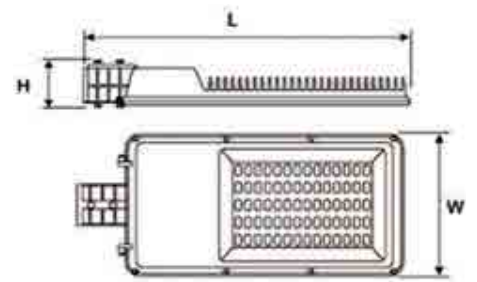

MN - L33

Power: 60-200W
Mains voltage: 220-240V / 50-60Hz
Power Factor: >0.9
Luminous flux: 6000-26000lm
Luminaire efficacy: 100-130lm/W
CCT: 2700-6000K
CRI: > 80
Beam Angle: 60 / 120 / 45x120 / 60x120°
Light Source: Cree / Philips / Bridgelux / OSRAM
Control gear: Meanwell / Philips / Invention