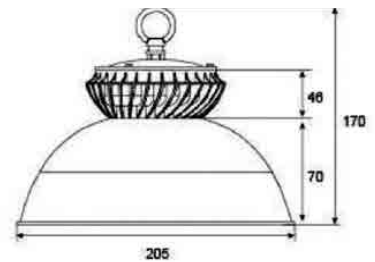

MM-ST-03

Power: 50-300W
Mains voltage: 220-240V / 50-60Hz
Power Factor: >0.9
Luminous flux: 6000-26000lm
Luminaire efficacy: 120-140lm/W
CCT: 2700-6000K
CRI: > 80
Beam Angle: 60 / 120 / 45x120 / 60x120°
Light Source: Philips / Bridgelux / Epistar
Control gear: Meanwell / Philips / Done

Dimming: Dali / 5 steps / 0-10V
IP rating: IP65
Color: Silver
Life time: 50,000-100,000hrs
Operating Temperature: -40 ~ +45
Storage Temperature: -20 ~ +65
Dimension: MM.L205 x W170 x H170
MM.L257 x W205 x H205
MM.L307 x W230 x H230