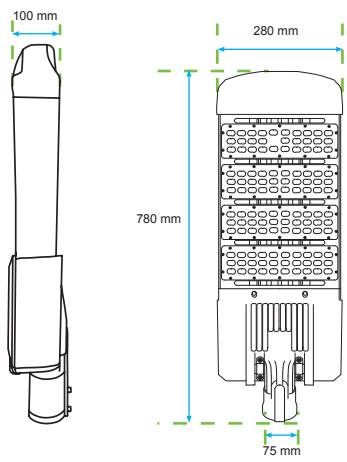

Power: 90-200W
Mains voltage: 220-240V / 50-60Hz
Power Factor: >0.9
Luminous flux: 6000-26000lm
Luminaire efficacy: 120-140lm/W
CCT: 2700-6000K
CRI: > 80
Beam Angle: 60 / 120 / 45x120 / 60x120°
Light Source: Philips / Bridgelux / Samsung
Control gear: Meanwell / Philips / Invention

Dimming: Dali / 5 steps / 0-10V
IP rating: IP65
Color: Silver
Life time: 50,000-100,000hrs
Operating Temperature: -40 ~ +45
Storage Temperature: -20 ~ +65
Dimension: L680 x W280 x H100 mm
L780 x W280 x H100 mm
L780 x W280 x H100 mm