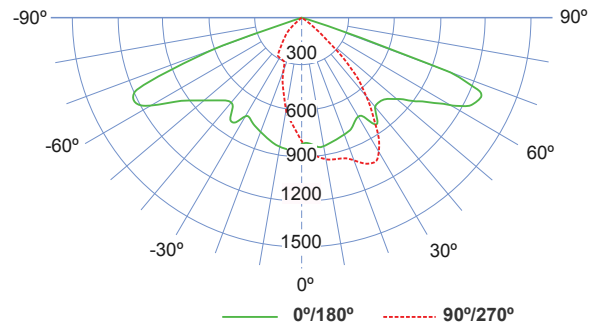

MN - L28

Power:	60-300W
Mains voltage:	220-240V / 50-60Hz
Power Factor:	>0.9
Luminous flux:	6000-39000lm
Luminaire efficacy:	100-130lm/W
CCT:	2700-6000K
CRI:	> 80
Beam Angle:	60 / 120 / 45x120 / 60x120°
Light Source:	Cree / Philips / Bridgelux / Epistar
Control gear:	Meanwell / Philips / Done
Dimming:	Dali / 5 steps / 0-10V
IP rating:	IP65
Color:	Silver
Life time:	50,000-100,000hrs
Operating Temperature:	-40 ~ +45
Storage Temperature:	-20 ~ +65
Dimension:	100w.L675 x W320 x H75 x Φ60 120w.L745 x W320 x H75 x Φ60 150w.L815 x W320 x H75 x Φ60 200w.L885 x W320 x H75 x Φ60 300w.L955 x W320 x H75 x Φ60

MN - L 23

Power:	50-200W
Mains voltage:	220-240V / 50-60Hz
Power Factor:	>0.9
Luminous flux:	5000-32500lm
Luminaire efficacy:	100-130lm/W
CCT:	2700-6000K
CRI:	> 80
Beam Angle:	60 / 120 / 45x120 / 60x120°
Light Source:	Cree / Philips / Bridgelux / Epistar
Control gear:	Meanwell / Philips / DONE
Dimming:	Dali / 5 steps / 0-10V
IP rating:	IP65
Color:	Silver
Life time:	50,000-100,000hrs
Operating Temperature:	-40 ~ +45
Storage Temperature:	-20 ~ +65
Dimension:	50w.L500 x W200 x H70 x Φ49 100w.L720 x W280 x H100 x Φ60 120.L900 x W360 x H100 x Φ60 150.L900 x W360 x H100 x Φ60 200.L960 x W360 x H75 x Φ60

MN - L 24

Power:	100-250W
Mains voltage:	220-240V / 50-60Hz
Power Factor:	>0.9
Luminous flux:	5000-32500lm
Luminaire efficacy:	100-130lm/W
CCT:	2700-6000K
CRI:	> 80
Beam Angle:	60 / 120 / 45x120 / 60x120°
Light Source:	Cree / Philips / Bridgelux / OSRAM / Epistar
Control gear:	Meanwell / Philips / Invention / DONE
Dimming:	Dali / 5 steps / 0-10V
IP rating:	IP65
Color:	Silver
Life time:	50,000-100,000hrs
Operating Temperature:	-40 ~ +45
Storage Temperature:	-20 ~ +65