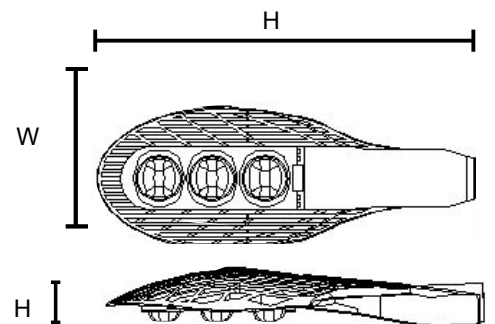

MN - L28

Power:	60-300W
Mains voltage:	220-240V / 50-60Hz
Power Factor:	>0.9
Luminous flux:	6000-39000lm
Luminaire efficacy:	100-130lm/W
CCT:	2700-6000K
CRI:	> 80
Beam Angle:	60 / 120 / 45x120 / 60x120°
Light Source:	Cree / Philips / Bridgelux / Epistar
Control gear:	Meanwell / Philips / Done
Dimming:	Dali / 5 steps / 0-10V
IP rating:	IP65
Color:	Silver
Life time:	50,000-100,000hrs
Operating Temperature:	-40 ~ +45
Storage Temperature:	-20 ~ +65
Dimension:	100w.L675 x W320 x H75 x Φ60 120w.L745 x W320 x H75 x Φ60 150w.L815 x W320 x H75 x Φ60 200w.L885 x W320 x H75 x Φ60 300w.L955 x W320 x H75 x Φ60

MN - L 23

Power:	50-200W
Mains voltage:	220-240V / 50-60Hz
Power Factor:	>0.9
Luminous flux:	5000-32500lm
Luminaire efficacy:	100-130lm/W
CCT:	2700-6000K
CRI:	> 80
Beam Angle:	60 / 120 / 45x120 / 60x120°
Light Source:	Cree / Philips / Bridgelux / Epistar
Control gear:	Meanwell / Philips / DONE
Dimming:	Dali / 5 steps / 0-10V
IP rating:	IP65
Color:	Silver
Life time:	50,000-100,000hrs
Operating Temperature:	-40 ~ +45
Storage Temperature:	-20 ~ +65
Dimension:	50w.L500 x W200 x H70 x Φ49 100w.L720 x W280 x H100 x Φ60 120.L900 x W360 x H100 x Φ60 150.L900 x W360 x H100 x Φ60 200.L960 x W360 x H75 x Φ60