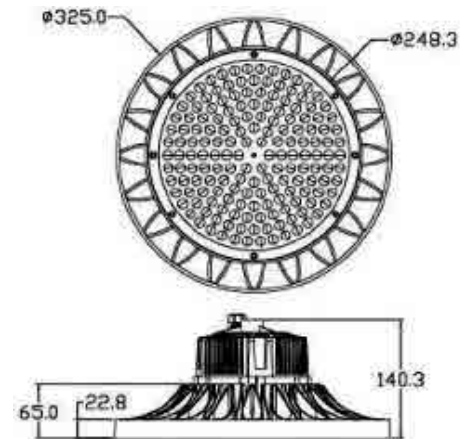

MN - L 23

Power:	50-200W
Mains voltage:	220-240V / 50-60Hz
Power Factor:	>0.9
Luminous flux:	5000-32500lm
Luminaire efficacy:	100-130lm/W
CCT:	2700-6000K
CRI:	> 80
Beam Angle:	60 / 120 / 45x120 / 60x120°
Light Source:	Cree / Philips / Bridgelux /Epistar
Control gear:	Meanwell / Philips / DONE
Dimming:	Dali / 5 steps / 0-10V
IP rating:	IP65
Color:	Silver
Life time:	50,000-100,000hrs
Operating Temperature:	-40 ~ +45
Storage Temperature:	-20 ~ +65