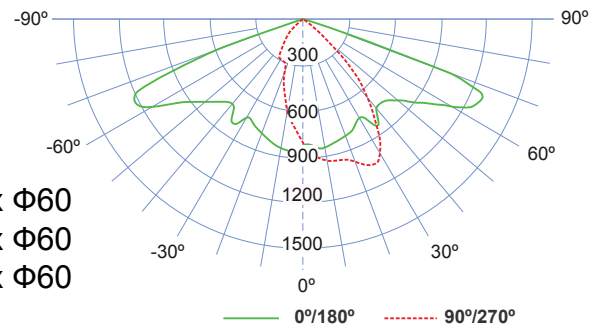

MN - L29

Power:	100-300W
Mains voltage:	220-240V / 50-60Hz
Power Factor:	>0.9
Luminous flux:	5000-32500lm
Luminaire efficacy:	100-130lm/W
CCT:	2700-6000K
CRI:	> 80
Beam Angle:	60 / 120 / 45x120 / 60x120°
Light Source:	Cree / Philips / Bridgelux / Epistar
Control gear:	Meanwell / Philips / Done
Dimming:	Dali / 5 steps / 0-10V
IP rating:	IP65
Color:	Silver
Life time:	50,000-100,000hrs
Operating Temperature:	-40 ~ +45
Storage Temperature:	-20 ~ +65
Dimension:	100w.L610 x W315 x H90 150w.L720 x W315 x H90 200w.L830 x W315 x H90 250w.L940 x W315 x H90 300w.L940 x W315 x H90

**MN - L33**

Power: 60-200W  
 Mains voltage: 220-240V / 50-60Hz  
 Power Factor: >0.9  
 Luminous flux: 6000-26000lm  
 Luminaire efficacy: 100-130lm/W  
 CCT: 2700-6000K  
 CRI: > 80  
 Beam Angle: 60 / 120 / 45x120 / 60x120°  
 Light Source: Cree / Philips / Bridgelux / OSRAM  
 Control gear: Meanwell / Philips / Invention

MN - L25

Power:	90-150W
Mains voltage:	220-240V / 50-60Hz
Power Factor:	>0.9
Luminous flux:	5000-32500lm
Luminaire efficacy:	100-130lm/W
CCT:	2700-6000K
CRI:	> 80
Beam Angle:	60 / 120 / 45x120 / 60x120°
Light Source:	Cree / Philips / Bridgelux / OSRAM/ Epistar
Control gear:	Meanwell / Philips / Invention
Dimming:	Dali / 5 steps / 0-10V
IP rating:	IP65
Color:	Silver
Life time:	50,000-100,000hrs
Operating Temperature:	-40 ~ +45
Storage Temperature:	-20 ~ +65
Dimension:	100w.L900 x W380 x H200 x Φ60 120w.L930 x W380 x H200 x Φ60 150w.L930 x W380 x H200 x Φ60