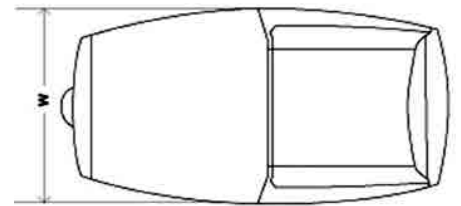

Philips L30

**Power:** 30-300W  
**Mains voltage:** 220-240V / 50-60Hz  
**Power Factor:** >0.9  
**Luminous flux:** 3000-39000lm  
**Luminaire efficacy:** 100-130lm/W  
**CCT:** 2700-6000K  
**CRI:** > 80  
**Beam Angle:** 60 / 120 / 45x120 / 60x120°  
**Light Source:** Cree / Philips / Bridgelux / Epistar  
**Control gear:** Meanwell / Philips / Done  
**Dimming:** Dali / 5 steps / 0-10V  
**IP rating:** IP65  
**Color:** Silver  
**Life time:** 50,000-100,000hrs  
**Operating Temperature:** -40 ~ +45  
**Storage Temperature:** -20 ~ +65  
**Dimension:**  
 75w .L422 x W320 x H60 x Φ60  
 100w.L522 x W320 x H60 x Φ60  
 120w.L522 x W320 x H60 x Φ60  
 150w.L600 x W320 x H60 x Φ60  
 200w.L853 x W320 x H60 x Φ60

Philips L34

Power:	50-200W
Mains voltage:	220-240V / 50-60Hz
Power Factor:	>0.9
Luminous flux:	5000-32500lm
Luminaire efficacy:	100-130lm/W
CCT:	2700-6000K
CRI:	> 80
Beam Angle:	60 / 120 / 45x120 / 60x120°
Light Source:	Cree / Philips / Bridgelux / OSRAM
Control gear:	Meanwell / Philips / Invention
Dimming:	Dali / 5 steps / 0-10V
IP rating:	IP65
Color:	Silver
Life time:	50,000-100,000hrs
Operating Temperature:	-40 ~ +45
Storage Temperature:	-20 ~ +65
Dimension:	MM.L607 x W318 x H <sub>1</sub> 141 x H <sub>2</sub> 113 MM.L788 x W439 x H <sub>1</sub> 138 x H <sub>2</sub> 119