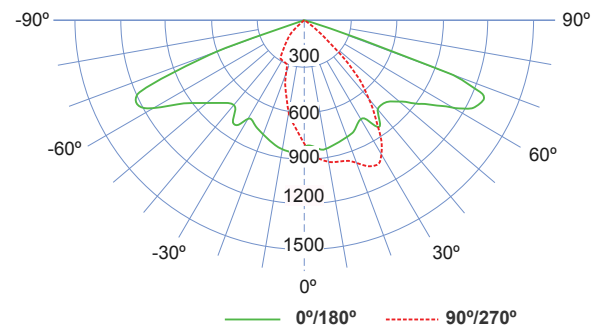

Power:	30-70W
Mains voltage:	220-240V / 50-60Hz
Power Factor:	>0.9
Luminous flux:	6000-26000lm
Luminaire efficacy:	100-130lm/W
CCT:	2700-6000K
CRI:	> 80
Beam Angle:	60 / 120 / 45x120 / 60x120°
Light Source:	Cree / Philips / Bridgelux / Epistar
Control gear:	Meanwell / Philips / Done
Dimming:	Dali / 5 steps / 0-10V
IP rating:	IP65
Color:	Silver
Life time:	50,000-100,000hrs
Storage Temperature:	-20 ~ +65
Dimension:	BVP30.L193 x W143 x H33 BVP50.L270 x W202 x H38 BVP70.L316 x W234 x H41