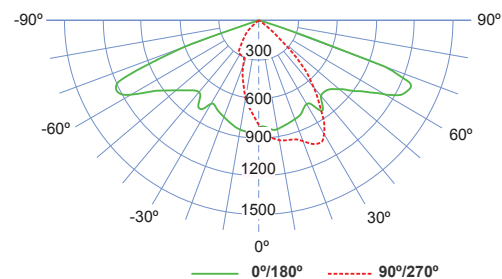

MN - L29

Power:	100-300W
Mains voltage:	220-240V / 50-60Hz
Power Factor:	>0.9
Luminous flux:	5000-32500lm
Luminaire efficacy:	100-130lm/W
CCT:	2700-6000K
CRI:	> 80
Beam Angle:	60 / 120 / 45x120 / 60x120°
Light Source:	Cree / Philips / Bridgelux / Epistar
Control gear:	Meanwell / Philips / Done
Dimming:	Dali / 5 steps / 0-10V
IP rating:	IP65
Color:	Silver
Life time:	50,000-100,000hrs
Operating Temperature:	-40 ~ +45
Storage Temperature:	-20 ~ +65
Dimension:	100w.L610 x W315 x H90 150w.L720 x W315 x H90 200w.L830 x W315 x H90 250w.L940 x W315 x H90 300w.L940 x W315 x H90

MN - L25

Power:	90-150W
Mains voltage:	220-240V / 50-60Hz
Power Factor:	>0.9
Luminous flux:	5000-32500lm
Luminaire efficacy:	100-130lm/W
CCT:	2700-6000K
CRI:	> 80
Beam Angle:	60 / 120 / 45x120 / 60x120°
Light Source:	Cree / Philips / Bridgelux / OSRAM/ Epistar
Control gear:	Meanwell / Philips / Invention
Dimming:	Dali / 5 steps / 0-10V
IP rating:	IP65
Color:	Silver
Life time:	50,000-100,000hrs
Operating Temperature:	-40 ~ +45
Storage Temperature:	-20 ~ +65
Dimension:	100w.L900 x W380 x H200 x Φ60 120w.L930 x W380 x H200 x Φ60 150w.L930 x W380 x H200 x Φ60

MN - L26

**Power:** 50-200W  
**Mains voltage:** 220-240V / 50-60Hz  
**Power Factor:** >0.9  
**Luminous flux:** 5000-32500lm  
**Luminaire efficacy:** 100-130lm/W  
**CCT:** 2700-6000K  
**CRI:** > 80  
**Beam Angle:** 60 / 120 / 45x120 / 60x120°  
**Light Source:** Cree / Philips / Bridgelux / OSRAM/Epistar  
**Control gear:** Meanwell / Philips / Invention,Achi,Done  
**Dimming:** Dali / 5 steps / 0-10V  
**IP rating:** IP65  
**Color:** Silver  
**Life time:** 50,000-100,000hrs  
**Operating Temperature:** -40 ~ +45  
**Storage Temperature:** -20 ~ +65  
**Dimension:**  
 50w.L500 x W200 x H70 x Φ49  
 100w.L720 x W280 x H100 x Φ60  
 120w.L900 x W360 x H100 x Φ60  
 150w.L900 x W360 x H100 x Φ60  
 200w.L960 x W360 x H75 x Φ60