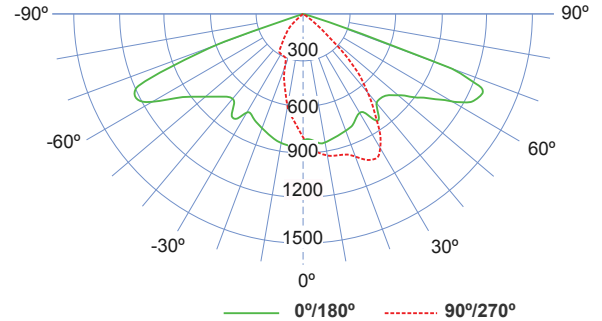

Philips L30

**Power:** 30-300W  
**Mains voltage:** 220-240V / 50-60Hz  
**Power Factor:** >0.9  
**Luminous flux:** 3000-39000lm  
**Luminaire efficacy:** 100-130lm/W  
**CCT:** 2700-6000K  
**CRI:** > 80  
**Beam Angle:** 60 / 120 / 45x120 / 60x120°  
**Light Source:** Cree / Philips / Bridgelux / Epistar  
**Control gear:** Meanwell / Philips / Done  
**Dimming:** Dali / 5 steps / 0-10V  
**IP rating:** IP65  
**Color:** Silver  
**Life time:** 50,000-100,000hrs  
**Operating Temperature:** -40 ~ +45  
**Storage Temperature:** -20 ~ +65  
**Dimension:**  
 75w .L422 x W320 x H60 x Φ60  
 100w.L522 x W320 x H60 x Φ60  
 120w.L522 x W320 x H60 x Φ60  
 150w.L600 x W320 x H60 x Φ60  
 200w.L853 x W320 x H60 x Φ60

Philips L34

Power:	50-200W
Mains voltage:	220-240V / 50-60Hz
Power Factor:	>0.9
Luminous flux:	5000-32500lm
Luminaire efficacy:	100-130lm/W
CCT:	2700-6000K
CRI:	> 80
Beam Angle:	60 / 120 / 45x120 / 60x120°
Light Source:	Cree / Philips / Bridgelux / OSRAM
Control gear:	Meanwell / Philips / Invention
Dimming:	Dali / 5 steps / 0-10V
IP rating:	IP65
Color:	Silver
Life time:	50,000-100,000hrs
Operating Temperature:	-40 ~ +45
Storage Temperature:	-20 ~ +65
Dimension:	MM.L607 x W318 x H <sub>1</sub> 141 x H <sub>2</sub> 113 MM.L788 x W439 x H <sub>1</sub> 138 x H <sub>2</sub> 119

MN - L29

Power:	100-300W
Mains voltage:	220-240V / 50-60Hz
Power Factor:	>0.9
Luminous flux:	5000-32500lm
Luminaire efficacy:	100-130lm/W
CCT:	2700-6000K
CRI:	> 80
Beam Angle:	60 / 120 / 45x120 / 60x120°
Light Source:	Cree / Philips / Bridgelux / Epistar
Control gear:	Meanwell / Philips / Done
Dimming:	Dali / 5 steps / 0-10V
IP rating:	IP65
Color:	Silver
Life time:	50,000-100,000hrs
Operating Temperature:	-40 ~ +45
Storage Temperature:	-20 ~ +65
Dimension:	100w.L610 x W315 x H90 150w.L720 x W315 x H90 200w.L830 x W315 x H90 250w.L940 x W315 x H90 300w.L940 x W315 x H90