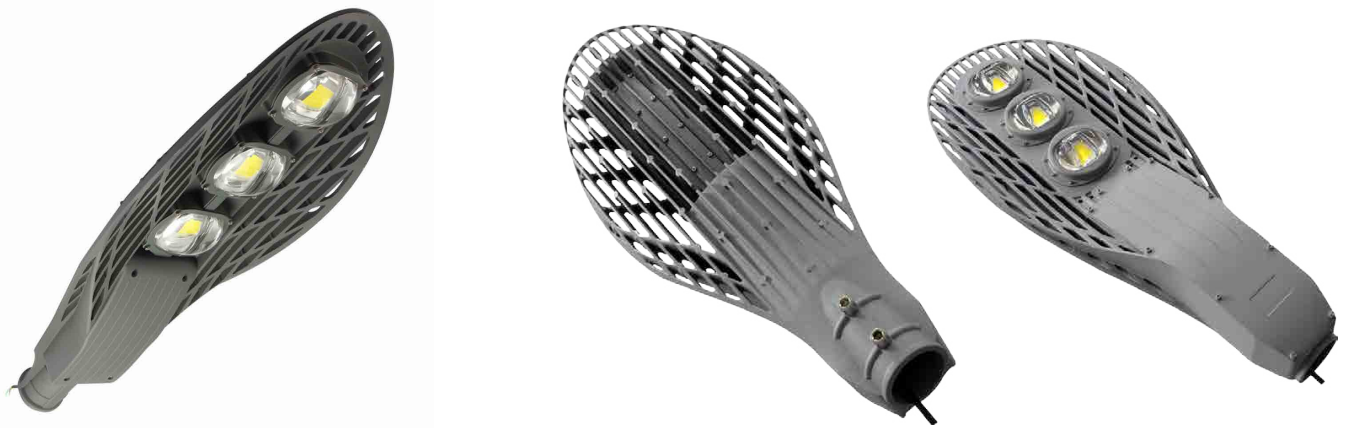

# *Street lights*

Multiple Color Choice Different  
Environment Lighting.

Philips L31

Power:	50-320W
Mains voltage:	220-240V / 50-60Hz
Power Factor:	>0.9
Luminous flux:	5000-41600lm
Luminaire efficacy:	100-130lm/W
CCT:	2700-6000K
CRI:	> 80
Beam Angle:	60 / 120 / 60x120°
Light Source:	Cree / Philips / Bridgelux / OSRAM
Control gear:	Meanwell / Philips / Invention
Dimming:	Dali / 5 steps / 0-10V
IP rating:	IP65
Color:	Silver
Life time:	50,000-100,000hrs
Operating Temperature:	-40 ~ +45
Storage Temperature:	-20 ~ +65
Dimension:	100w.L492 x W210 x H86 150.L492 x W295 x H86 200w.L870 x W295 x H86

Philips L30

**Power:** 30-300W  
**Mains voltage:** 220-240V / 50-60Hz  
**Power Factor:** >0.9  
**Luminous flux:** 3000-39000lm  
**Luminaire efficacy:** 100-130lm/W  
**CCT:** 2700-6000K  
**CRI:** > 80  
**Beam Angle:** 60 / 120 / 45x120 / 60x120°  
**Light Source:** Cree / Philips / Bridgelux / Epistar  
**Control gear:** Meanwell / Philips / Done  
**Dimming:** Dali / 5 steps / 0-10V  
**IP rating:** IP65  
**Color:** Silver  
**Life time:** 50,000-100,000hrs  
**Operating Temperature:** -40 ~ +45  
**Storage Temperature:** -20 ~ +65  
**Dimension:**  
 75w .L422 x W320 x H60 x Φ60  
 100w.L522 x W320 x H60 x Φ60  
 120w.L522 x W320 x H60 x Φ60  
 150w.L600 x W320 x H60 x Φ60  
 200w.L853 x W320 x H60 x Φ60

MN - L28

Power:	60-300W
Mains voltage:	220-240V / 50-60Hz
Power Factor:	>0.9
Luminous flux:	6000-39000lm
Luminaire efficacy:	100-130lm/W
CCT:	2700-6000K
CRI:	> 80
Beam Angle:	60 / 120 / 45x120 / 60x120°
Light Source:	Cree / Philips / Bridgelux / Epistar
Control gear:	Meanwell / Philips / Done
Dimming:	Dali / 5 steps / 0-10V
IP rating:	IP65
Color:	Silver
Life time:	50,000-100,000hrs
Operating Temperature:	-40 ~ +45
Storage Temperature:	-20 ~ +65
Dimension:	100w.L675 x W320 x H75 x Φ60 120w.L745 x W320 x H75 x Φ60 150w.L815 x W320 x H75 x Φ60 200w.L885 x W320 x H75 x Φ60 300w.L955 x W320 x H75 x Φ60