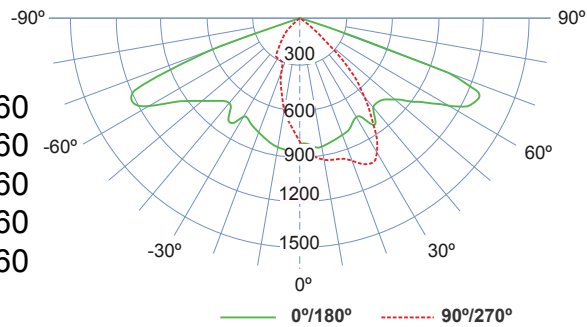

**CREE** 

**PHILIPS**

**MW**  
MEAN WELL

-FL-01

Power:	100-700W
Mains voltage:	220-240V / 50-60Hz
Power Factor:	>0.9
Luminous flux:	10000-91000lm
Luminaire efficacy:	100-130lm/W
CCT:	2700-6000K
CRI:	> 80
Beam Angle:	15 / 25 / 45 / 60 / 120°
Light Source:	Cree / Philips / Bridgelux / OSRAM
Control gear:	Meanwell / Philips / Invention
Dimming:	Dali / 0-10V
IP rating:	IP65
Color:	Silver
Life time:	50,000-100,000hrs
Operating Temperature:	-40 ~ +45
Storage Temperature:	-20 ~ +65
Dimension:	MM.L390 x W270 x H195.4 MM.L463 x W323 x H396.7

MN - PC

Power:	100-500W
Mains voltage:	220-240V / 50-60Hz
Power Factor:	>0.9
Luminous flux:	5000-41600lm
Luminaire efficacy:	100-130lm/W
CCT:	2700-6000K
CRI:	> 80
Beam Angle:	60 / 120 / 60x120°
Light Source:	Cree / Philips / Bridgelux / Epistar
Control gear:	Meanwell / Philips / Done
Dimming:	Dali / 5 steps / 0-10V
IP rating:	IP65
Color:	Silver
Life time:	50,000-100,000hrs
Operating Temperature:	-40 ~ +45
Storage Temperature:	-20 ~ +65
Dimension:	PC100.L285 x W355 x H90 PC200.L425 x W325 x H105 PC300.L435 x W390 x H110 PC400.L460 x W430x H120 PC500.L670 x W455x H200

MN - PL

Power: 50-300W  
 Mains voltage: 220-240V / 50-60Hz  
 Power Factor: >0.9  
 Luminous flux: 3000-39000lm  
 Luminaire efficacy: 100-130lm/W  
 CCT: 2700-6000K  
 CRI: > 80  
 Beam Angle: 60 / 120 / 45x120 / 60x120°  
 Light Source: Cree / Philips / Bridgelux / Epistar  
 Control gear: Meanwell / Philips / Inv  
 Dimming: Dali / 5 steps / 0-10V  
 IP rating: IP65  
 Color: Silver  
 Life time: 50,000-100,000hrs  
 Operating Temperature: -40 ~ +45  
 Storage Temperature: -20 ~ +65  
 Dimension:  
 PL100.L422 x W320 x H140 x Φ60  
 PL150.L522 x W320 x H140 x Φ60  
 PL200.L600 x W320 x H140 x Φ60  
 PL250.L700 x W320 x H140 x Φ60  
 PL300.L853 x W320 x H140 x Φ60