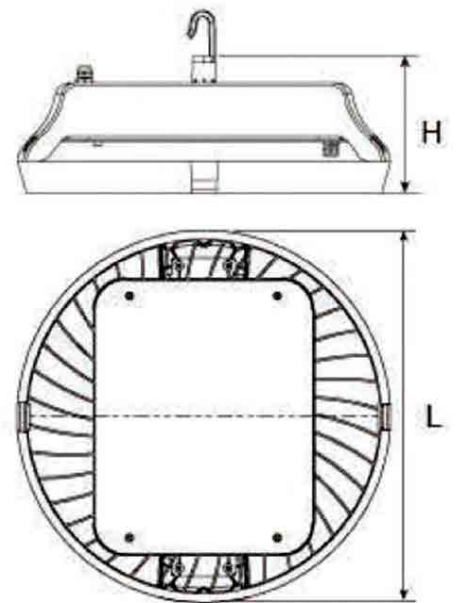

Power:	100-250W
Mains voltage:	220-240V / 50-60Hz
Power Factor:	>0.9
Luminous flux:	5000-32500lm
Luminaire efficacy:	100-130lm/W
CCT:	2700-6000K
CRI:	> 80
Beam Angle:	60 / 120 / 45x120 / 60x120°
Light Source:	Cree / Philips / Bridgelux / Epistar
Control gear:	Meanwell / Philips / DONE
Dimming:	Dali / 5 steps / 0-10V
IP rating:	IP65
Color:	Silver
Life time:	50,000-100,000hrs
Operating Temperature:	-40 ~ +45
Storage Temperature:	-20 ~ +65