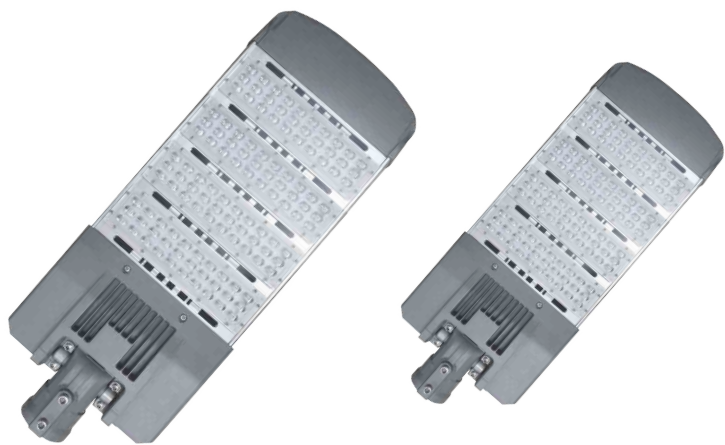

MN - L27

Power: 90-200W
Mains voltage: 220-240V / 50-60Hz
Power Factor: >0.9
Luminous flux: 6000-26000lm
Luminaire efficacy: 120-140lm/W
CCT: 2700-6000K
CRI: > 80
Beam Angle: 60 / 120 / 45x120 / 60x120°
Light Source: Philips / Bridgelux / Samsung
Control gear: Meanwell / Philips / Invention

Dimming: Dali / 5 steps / 0-10V
IP rating: IP65
Color: Silver
Life time: 50,000-100,000hrs
Operating Temperature: -40 ~ +45
Storage Temperature: -20 ~ +65
Dimension: L680 x W280 x H100 mm
L780 x W280 x H100 mm
L780 x W280 x H100 mm