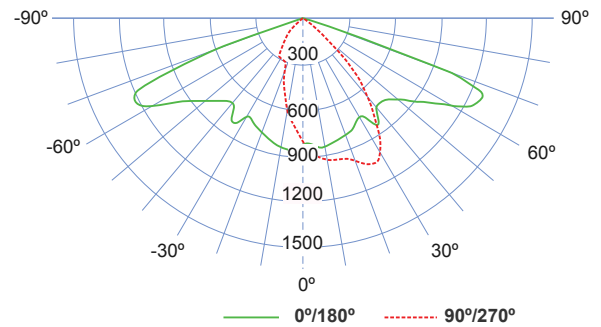

# *Street lights*

Multiple Color Choice Different  
Environment Lighting.

Philips L31

Power:	50-320W
Mains voltage:	220-240V / 50-60Hz
Power Factor:	>0.9
Luminous flux:	5000-41600lm
Luminaire efficacy:	100-130lm/W
CCT:	2700-6000K
CRI:	> 80
Beam Angle:	60 / 120 / 60x120°
Light Source:	Cree / Philips / Bridgelux / OSRAM
Control gear:	Meanwell / Philips / Invention
Dimming:	Dali / 5 steps / 0-10V
IP rating:	IP65
Color:	Silver
Life time:	50,000-100,000hrs
Operating Temperature:	-40 ~ +45
Storage Temperature:	-20 ~ +65
Dimension:	100w.L492 x W210 x H86 150.L492 x W295 x H86 200w.L870 x W295 x H86

Philips L30

**Power:** 30-300W  
**Mains voltage:** 220-240V / 50-60Hz  
**Power Factor:** >0.9  
**Luminous flux:** 3000-39000lm  
**Luminaire efficacy:** 100-130lm/W  
**CCT:** 2700-6000K  
**CRI:** > 80  
**Beam Angle:** 60 / 120 / 45x120 / 60x120°  
**Light Source:** Cree / Philips / Bridgelux / Epistar  
**Control gear:** Meanwell / Philips / Done  
**Dimming:** Dali / 5 steps / 0-10V  
**IP rating:** IP65  
**Color:** Silver  
**Life time:** 50,000-100,000hrs  
**Operating Temperature:** -40 ~ +45  
**Storage Temperature:** -20 ~ +65  
**Dimension:**  
 75w .L422 x W320 x H60 x Φ60  
 100w.L522 x W320 x H60 x Φ60  
 120w.L522 x W320 x H60 x Φ60  
 150w.L600 x W320 x H60 x Φ60  
 200w.L853 x W320 x H60 x Φ60

Philips L34

Power:	50-200W
Mains voltage:	220-240V / 50-60Hz
Power Factor:	>0.9
Luminous flux:	5000-32500lm
Luminaire efficacy:	100-130lm/W
CCT:	2700-6000K
CRI:	> 80
Beam Angle:	60 / 120 / 45x120 / 60x120°
Light Source:	Cree / Philips / Bridgelux / OSRAM
Control gear:	Meanwell / Philips / Invention
Dimming:	Dali / 5 steps / 0-10V
IP rating:	IP65
Color:	Silver
Life time:	50,000-100,000hrs
Operating Temperature:	-40 ~ +45
Storage Temperature:	-20 ~ +65
Dimension:	MM.L607 x W318 x H <sub>1</sub> 141 x H <sub>2</sub> 113 MM.L788 x W439 x H <sub>1</sub> 138 x H <sub>2</sub> 119