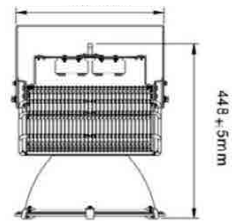

**CREE** 

**PHILIPS**

**MW**  
MEAN WELL

-FL-01

Power:	100-700W
Mains voltage:	220-240V / 50-60Hz
Power Factor:	>0.9
Luminous flux:	10000-91000lm
Luminaire efficacy:	100-130lm/W
CCT:	2700-6000K
CRI:	> 80
Beam Angle:	15 / 25 / 45 / 60 / 120°
Light Source:	Cree / Philips / Bridgelux / OSRAM
Control gear:	Meanwell / Philips / Invention
Dimming:	Dali / 0-10V
IP rating:	IP65
Color:	Silver
Life time:	50,000-100,000hrs
Operating Temperature:	-40 ~ +45
Storage Temperature:	-20 ~ +65
Dimension:	MM.L390 x W270 x H195.4 MM.L463 x W323 x H396.7