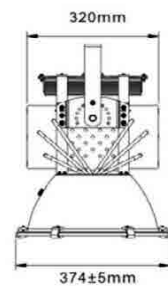

**CREE** 

**PHILIPS**

**MW**  
MEAN WELL

-FL-01

Power:	100-700W
Mains voltage:	220-240V / 50-60Hz
Power Factor:	>0.9
Luminous flux:	10000-91000lm
Luminaire efficacy:	100-130lm/W
CCT:	2700-6000K
CRI:	> 80
Beam Angle:	15 / 25 / 45 / 60 / 120°
Light Source:	Cree / Philips / Bridgelux / OSRAM
Control gear:	Meanwell / Philips / Invention
Dimming:	Dali / 0-10V
IP rating:	IP65
Color:	Silver
Life time:	50,000-100,000hrs
Operating Temperature:	-40 ~ +45
Storage Temperature:	-20 ~ +65
Dimension:	MM.L390 x W270 x H195.4 MM.L463 x W323 x H396.7