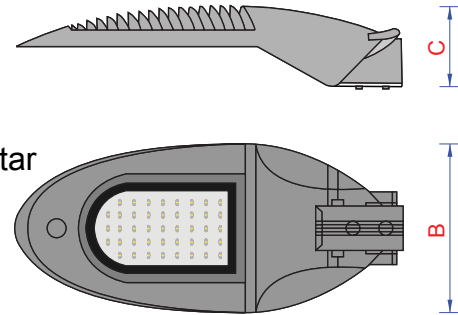

MN - L 32

Power: 100-250W
Mains voltage: 220-240V / 50-60Hz
Power Factor: >0.9
Luminous flux: 5000-32500lm
Luminaire efficacy: 100-130lm/W
CCT: 2700-6000K
CRI: > 80
Beam Angle: 60 / 120 / 45x120 / 60x120°
Light Source: Cree / Philips / Bridgelux / OSRAM / Epistar
Control gear: Meanwell / Philips / Invention / DONE
Dimming: Dali / 5 steps / 0-10V
IP rating: IP65
Color: Silver
Life time: 50,000-100,000hrs
Operating Temperature: -40 ~ +45
Storage Temperature: -20 ~ +65