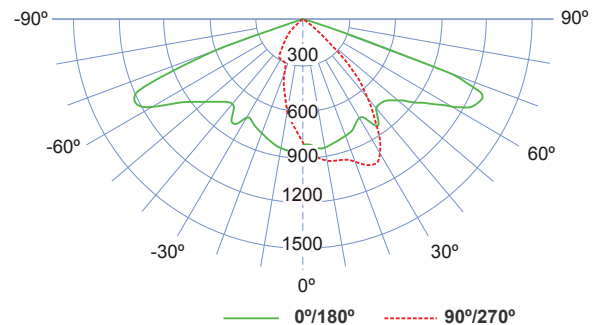

Power:	50-200W
Mains voltage:	220-240V / 50-60Hz
Power Factor:	>0.9
Luminous flux:	5000-32500lm
Luminaire efficacy:	100-120lm/W
CCT:	2700-6000K
CRI:	> 80
Beam Angle:	60 / 120 / 45x120 / 60x120°
Light Source:	Cree / Philips / Bridgelux / OSRAM/ Epistar
Control gear:	Meanwell / Philips / Invention
Dimming:	Dali / 5 steps / 0-10V
IP rating:	IP65
Color:	Silver
Life time:	50,000-100,000hrs
Operating Temperature:	-40 ~ +45
Storage Temperature:	-20 ~ +65
Dimension:	PA50.L285 x W240 x H90 PA100.L285 x W285 x H100 PA150.L335 x W335 x H110 PA200.L373 x W373 x H110